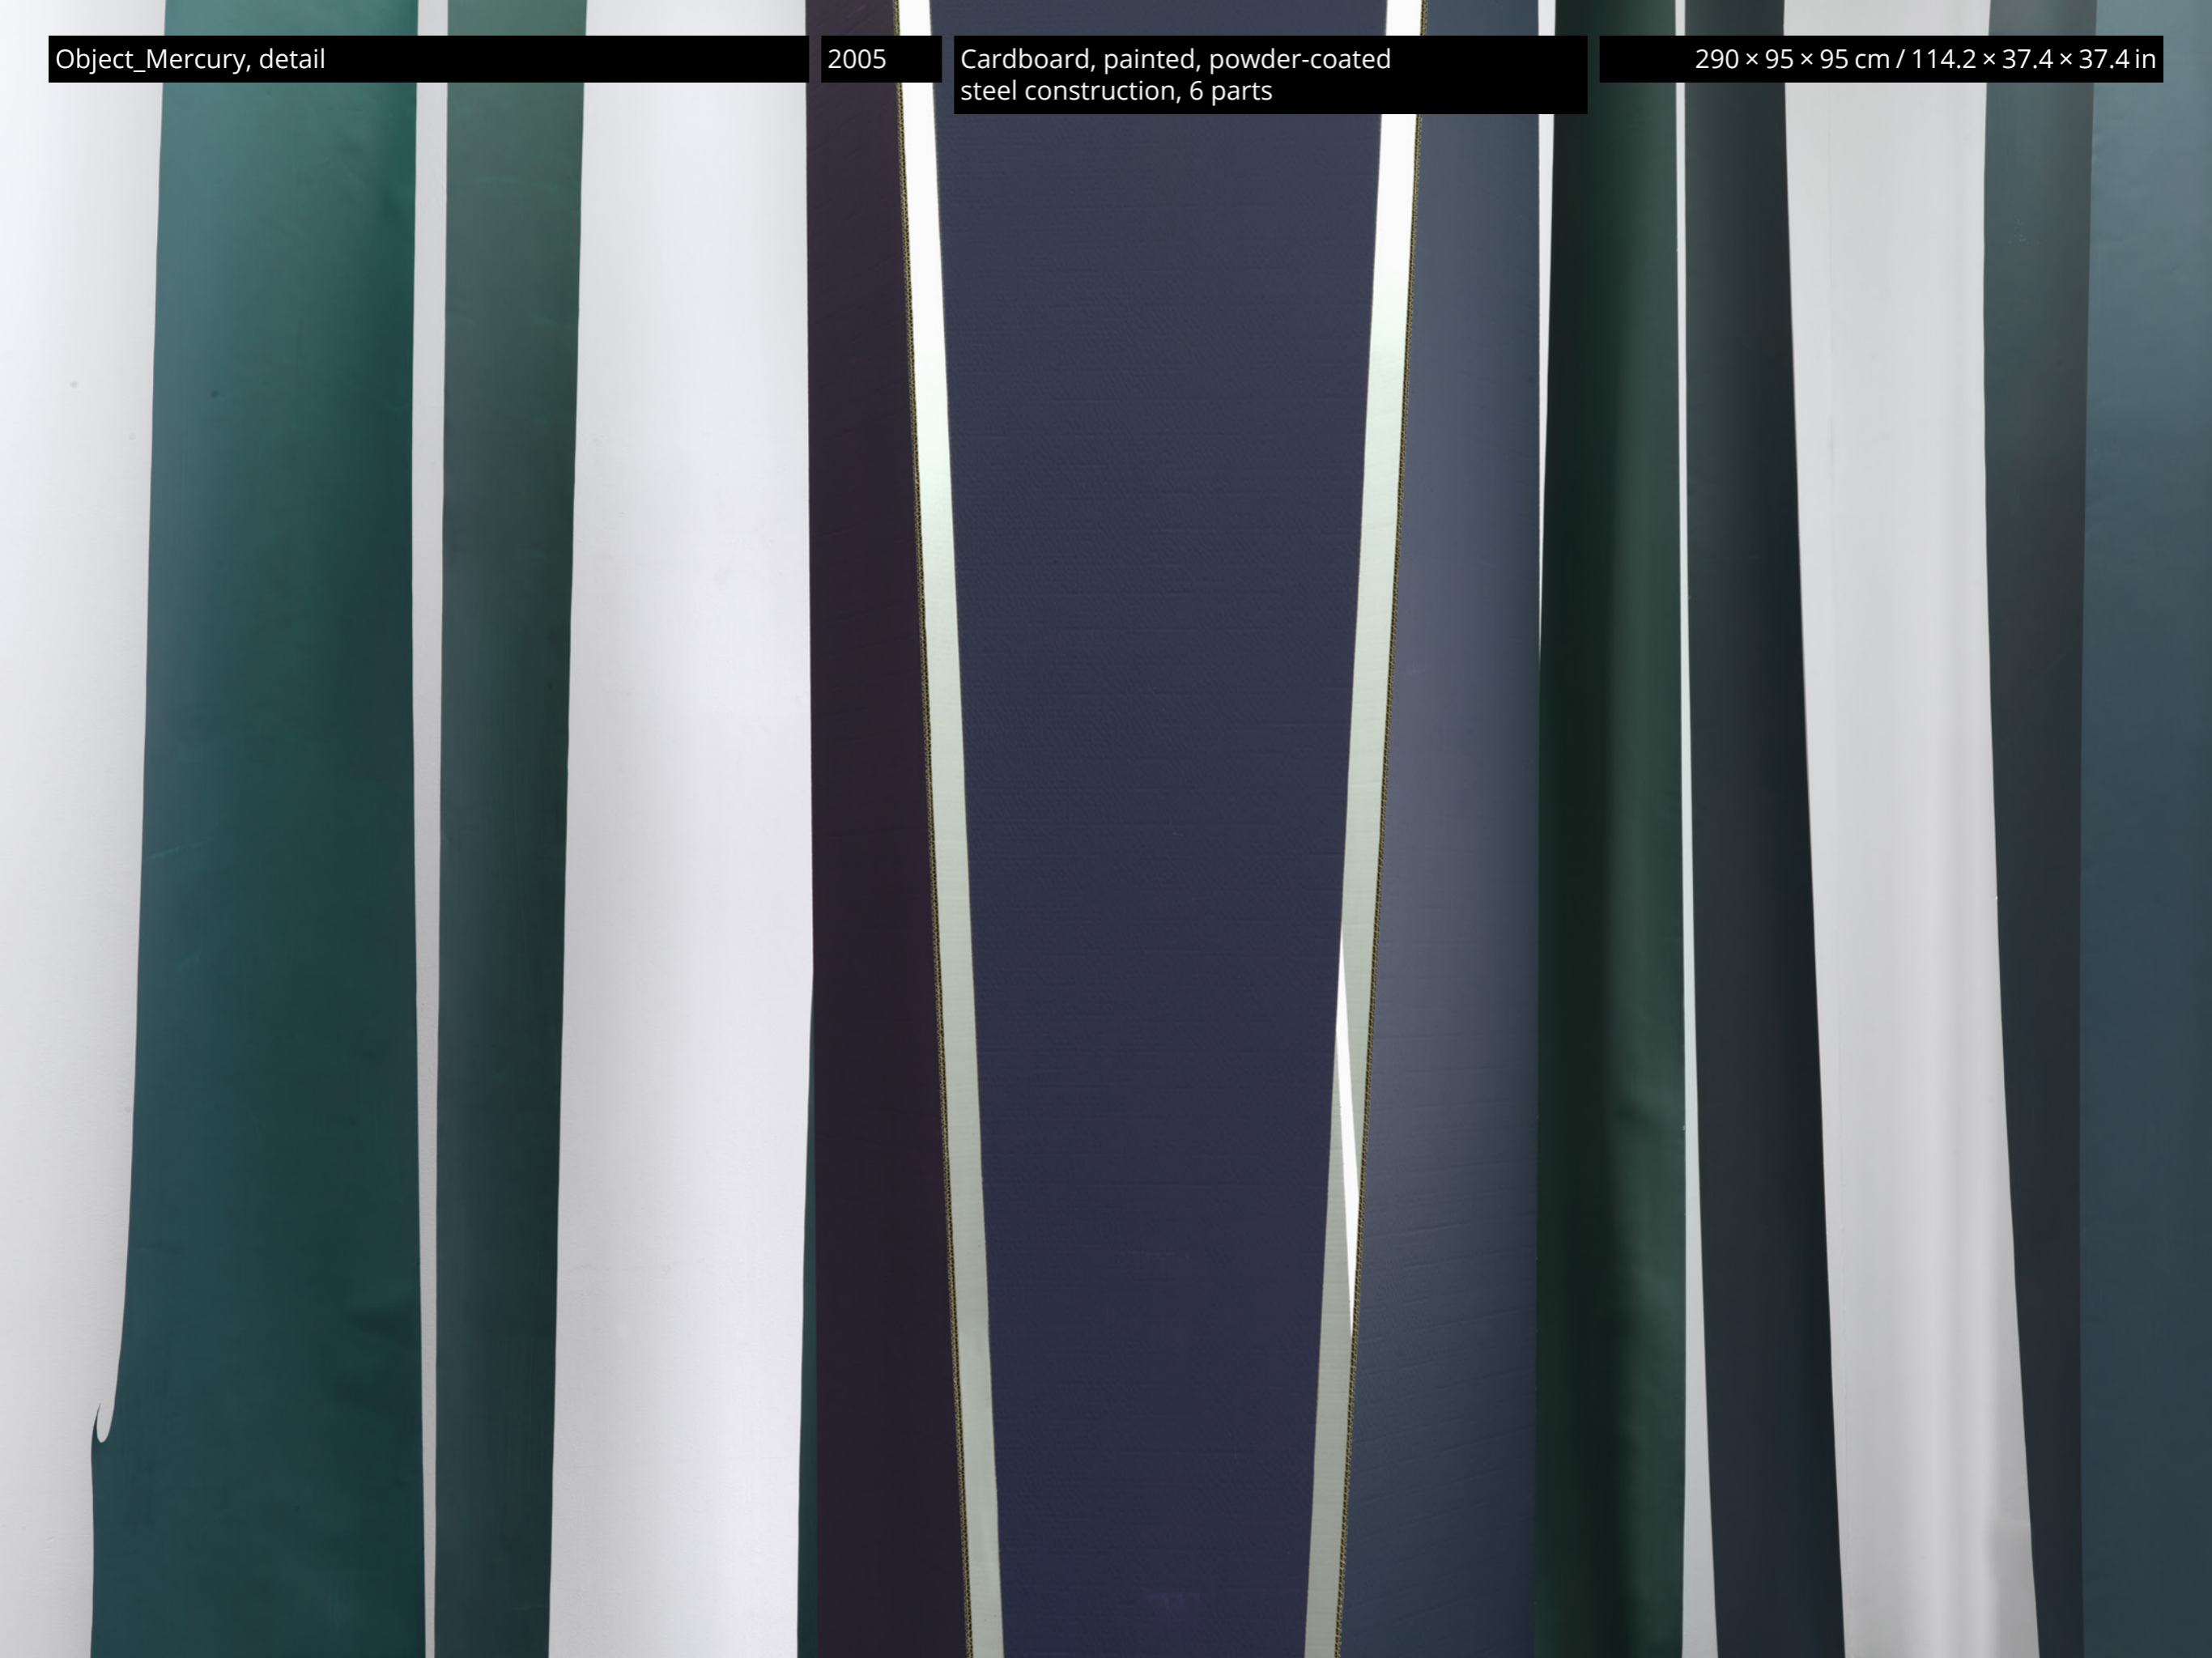

2005

Cardboard, painted, powder-coated
steel construction, 6 parts

290 × 95 × 95 cm / 114.2 × 37.4 × 37.4 in

Installation, detail