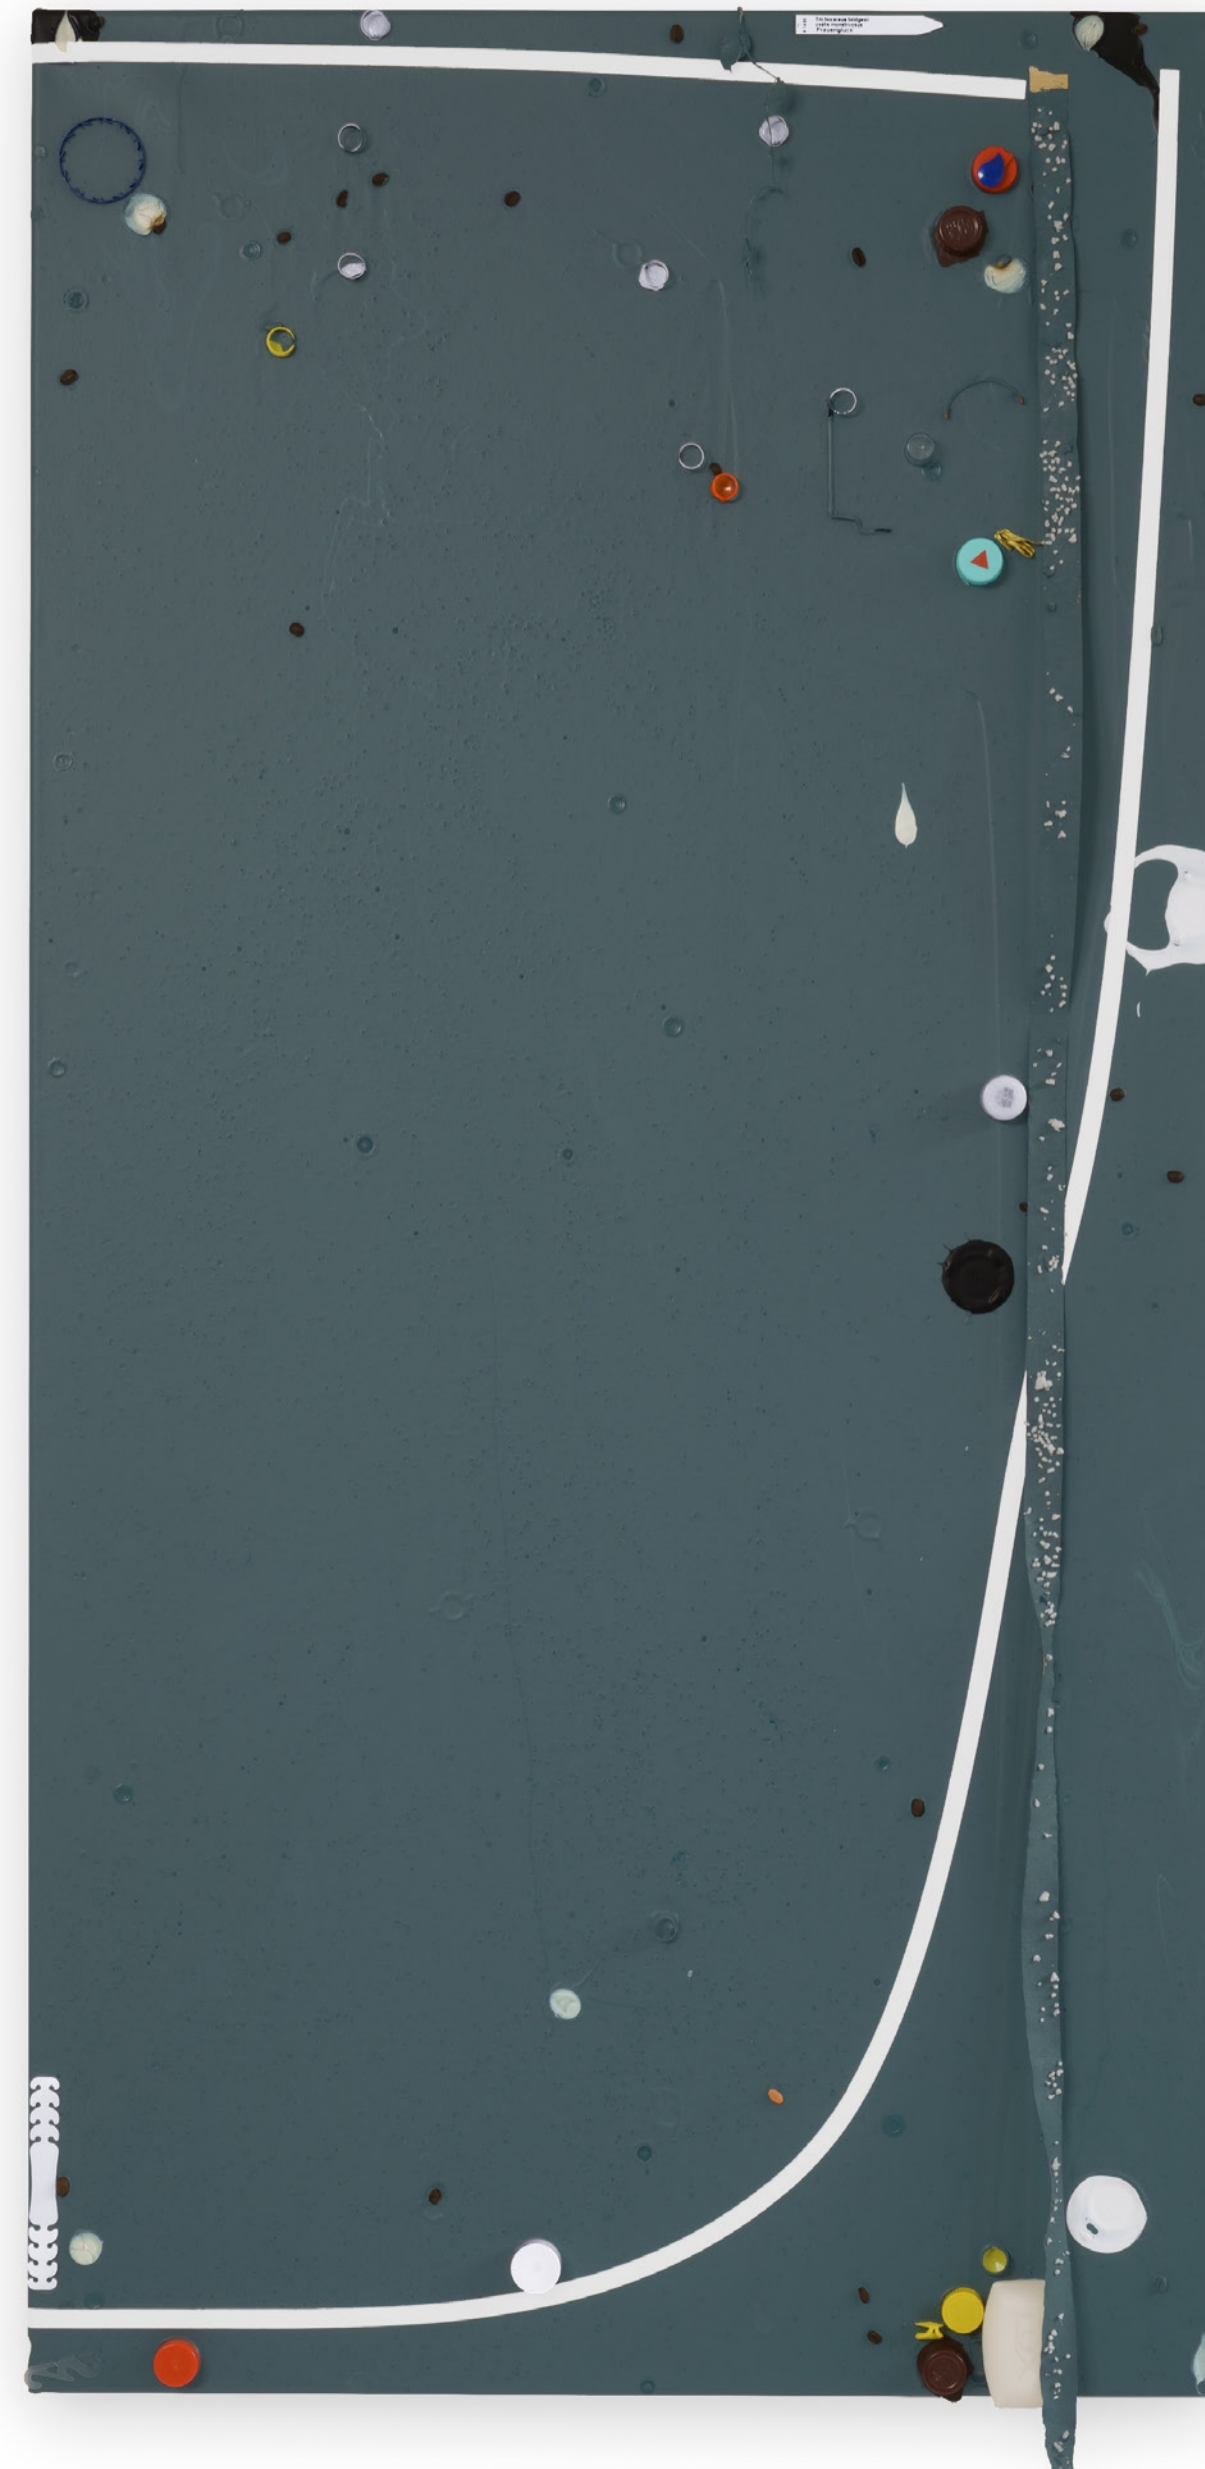

Super Sensitive Drops 115

Detail

Super Sensitive Drops 99

2009 Acrylic, oil on lacquered aluminum

192 × 96 cm / 75.6 × 37.8 in
253 × 96 cm / 99.6 × 37.8 in

Detail

Super Sensitive Drops 114

2010 Acrylic, oil on lacquered aluminum

50 × 200 cm / 19.7 × 78.7 in
200 × 200 cm / 78.7 × 78.7 in

Detail