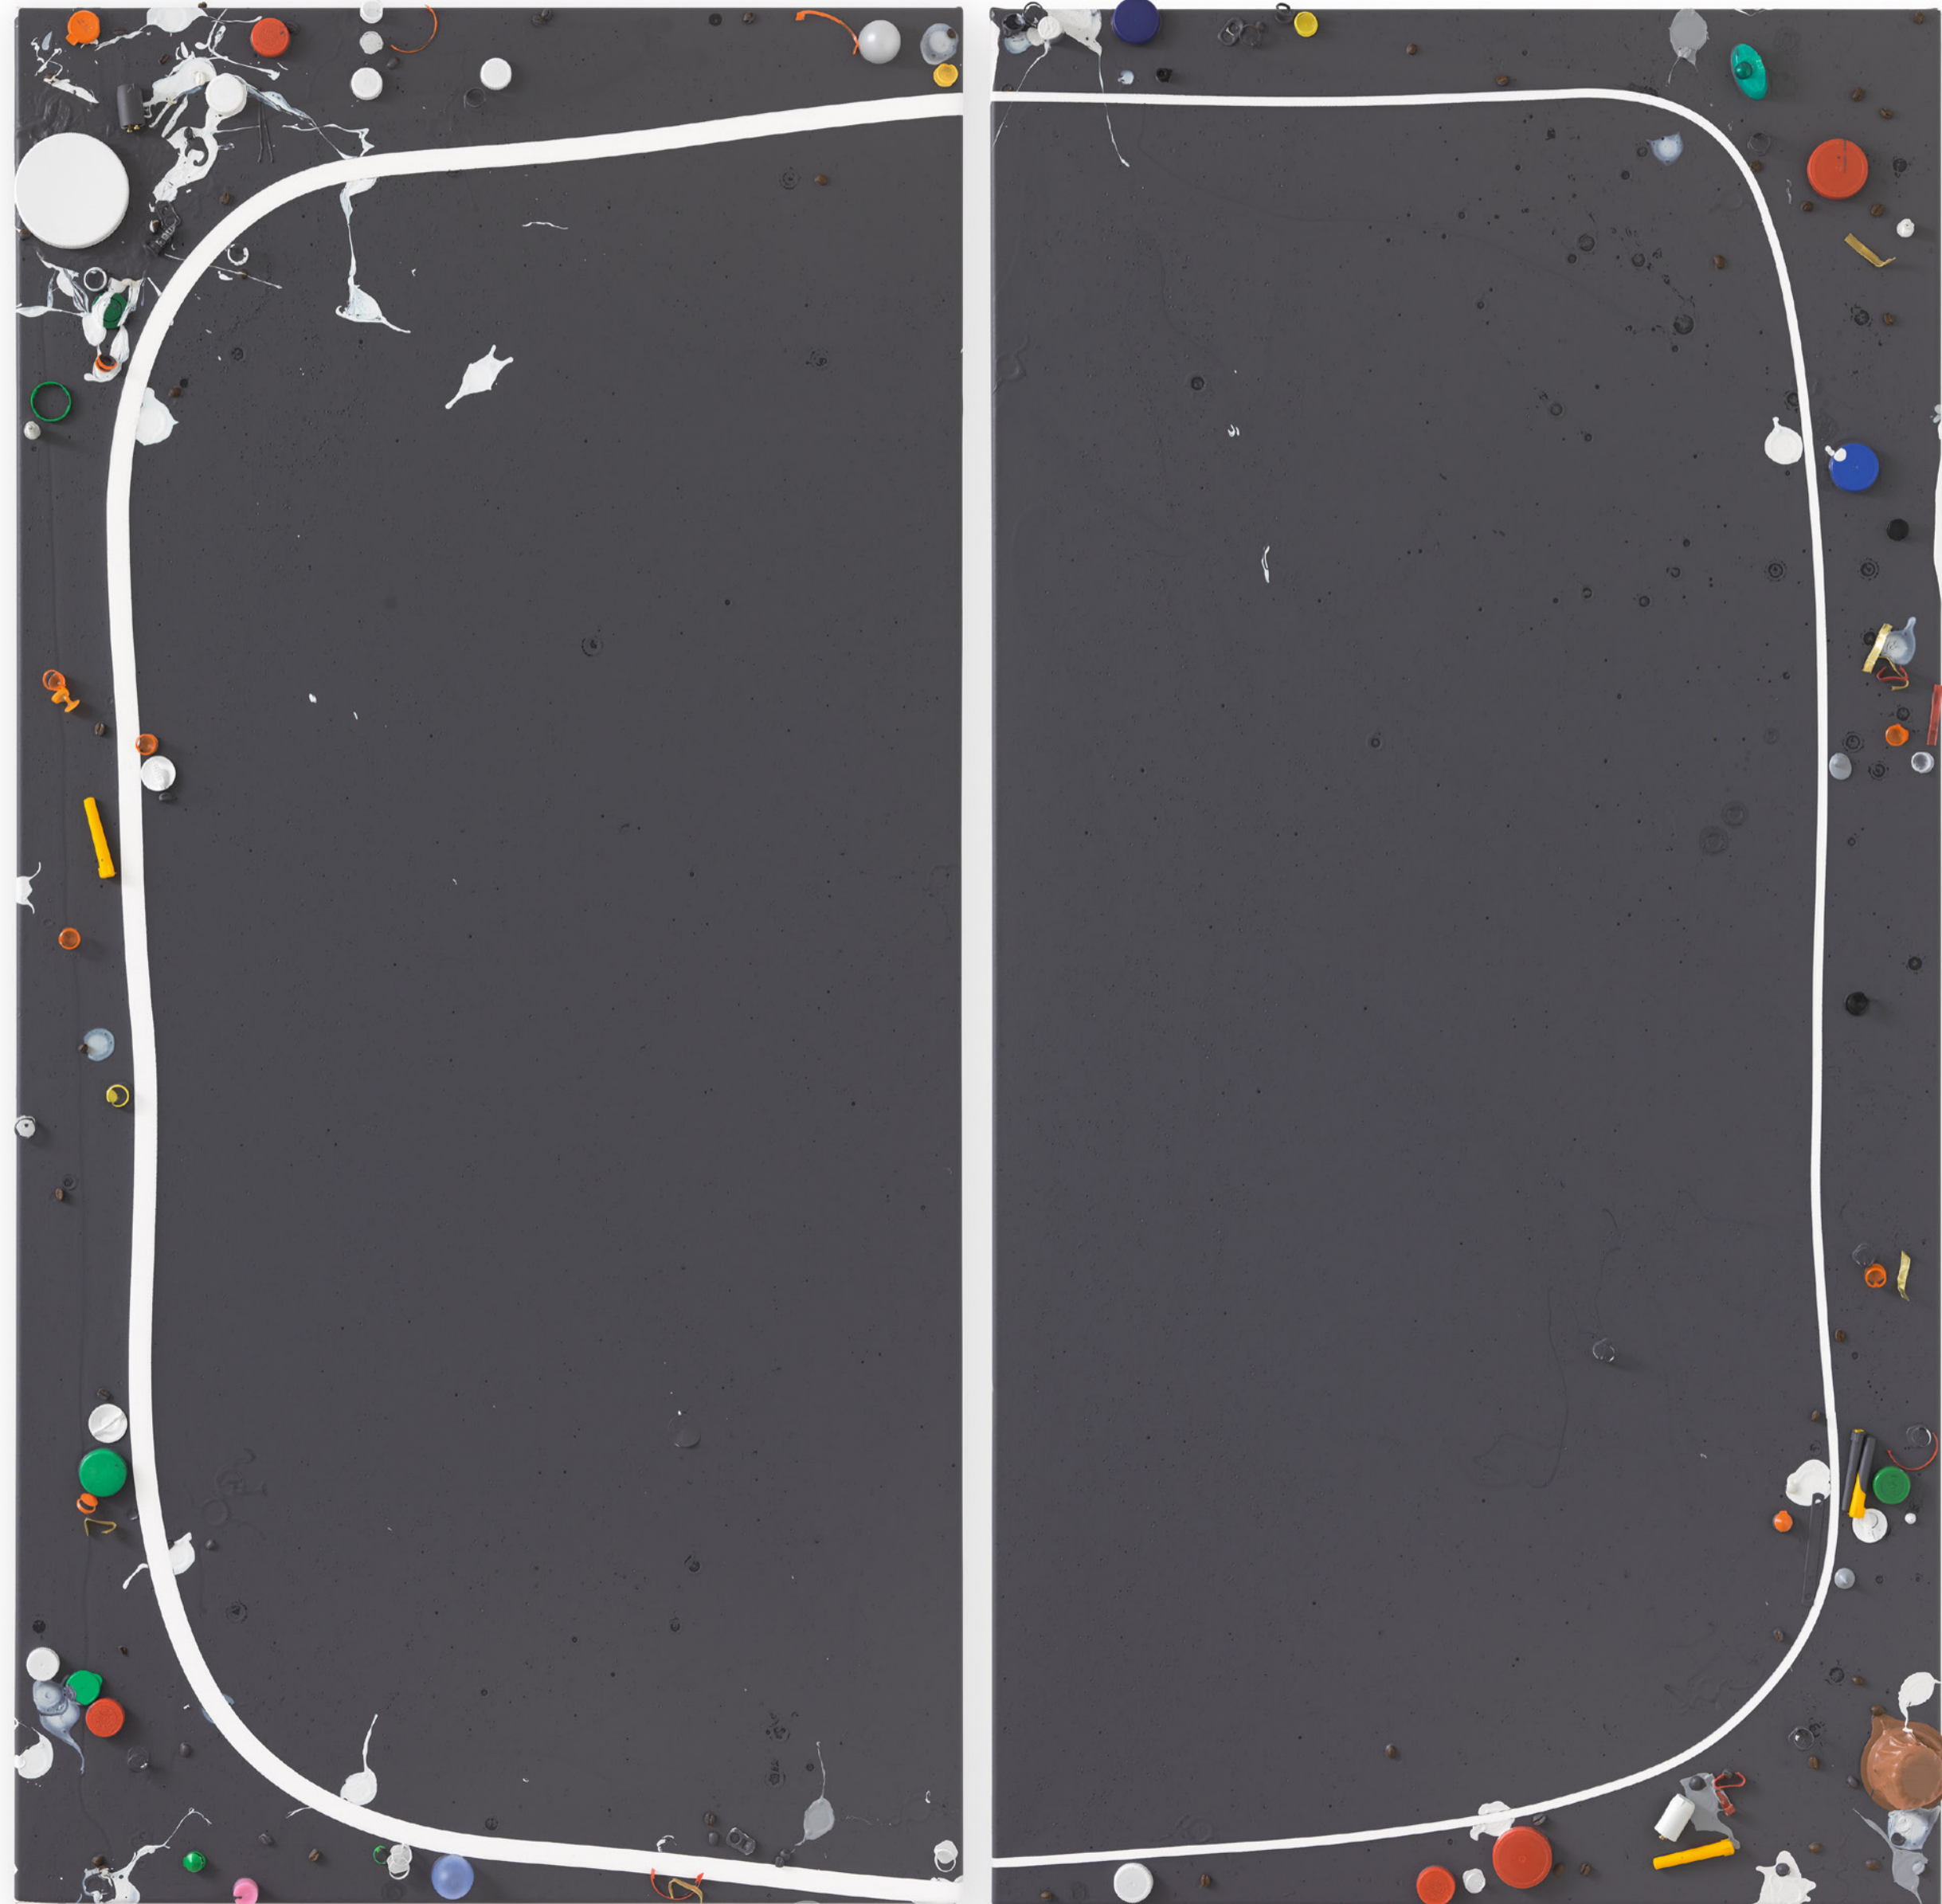

Super Sensitive Drops 115

Detail

Super Sensitive Drops 99

2009 Acrylic, oil on lacquered aluminum

192 × 96 cm / 75.6 × 37.8 in
253 × 96 cm / 99.6 × 37.8 in

Detail

Super Sensitive Drops 114

2010 Acrylic, oil on lacquered aluminum

50 × 200 cm / 19.7 × 78.7 in
200 × 200 cm / 78.7 × 78.7 in

Detail