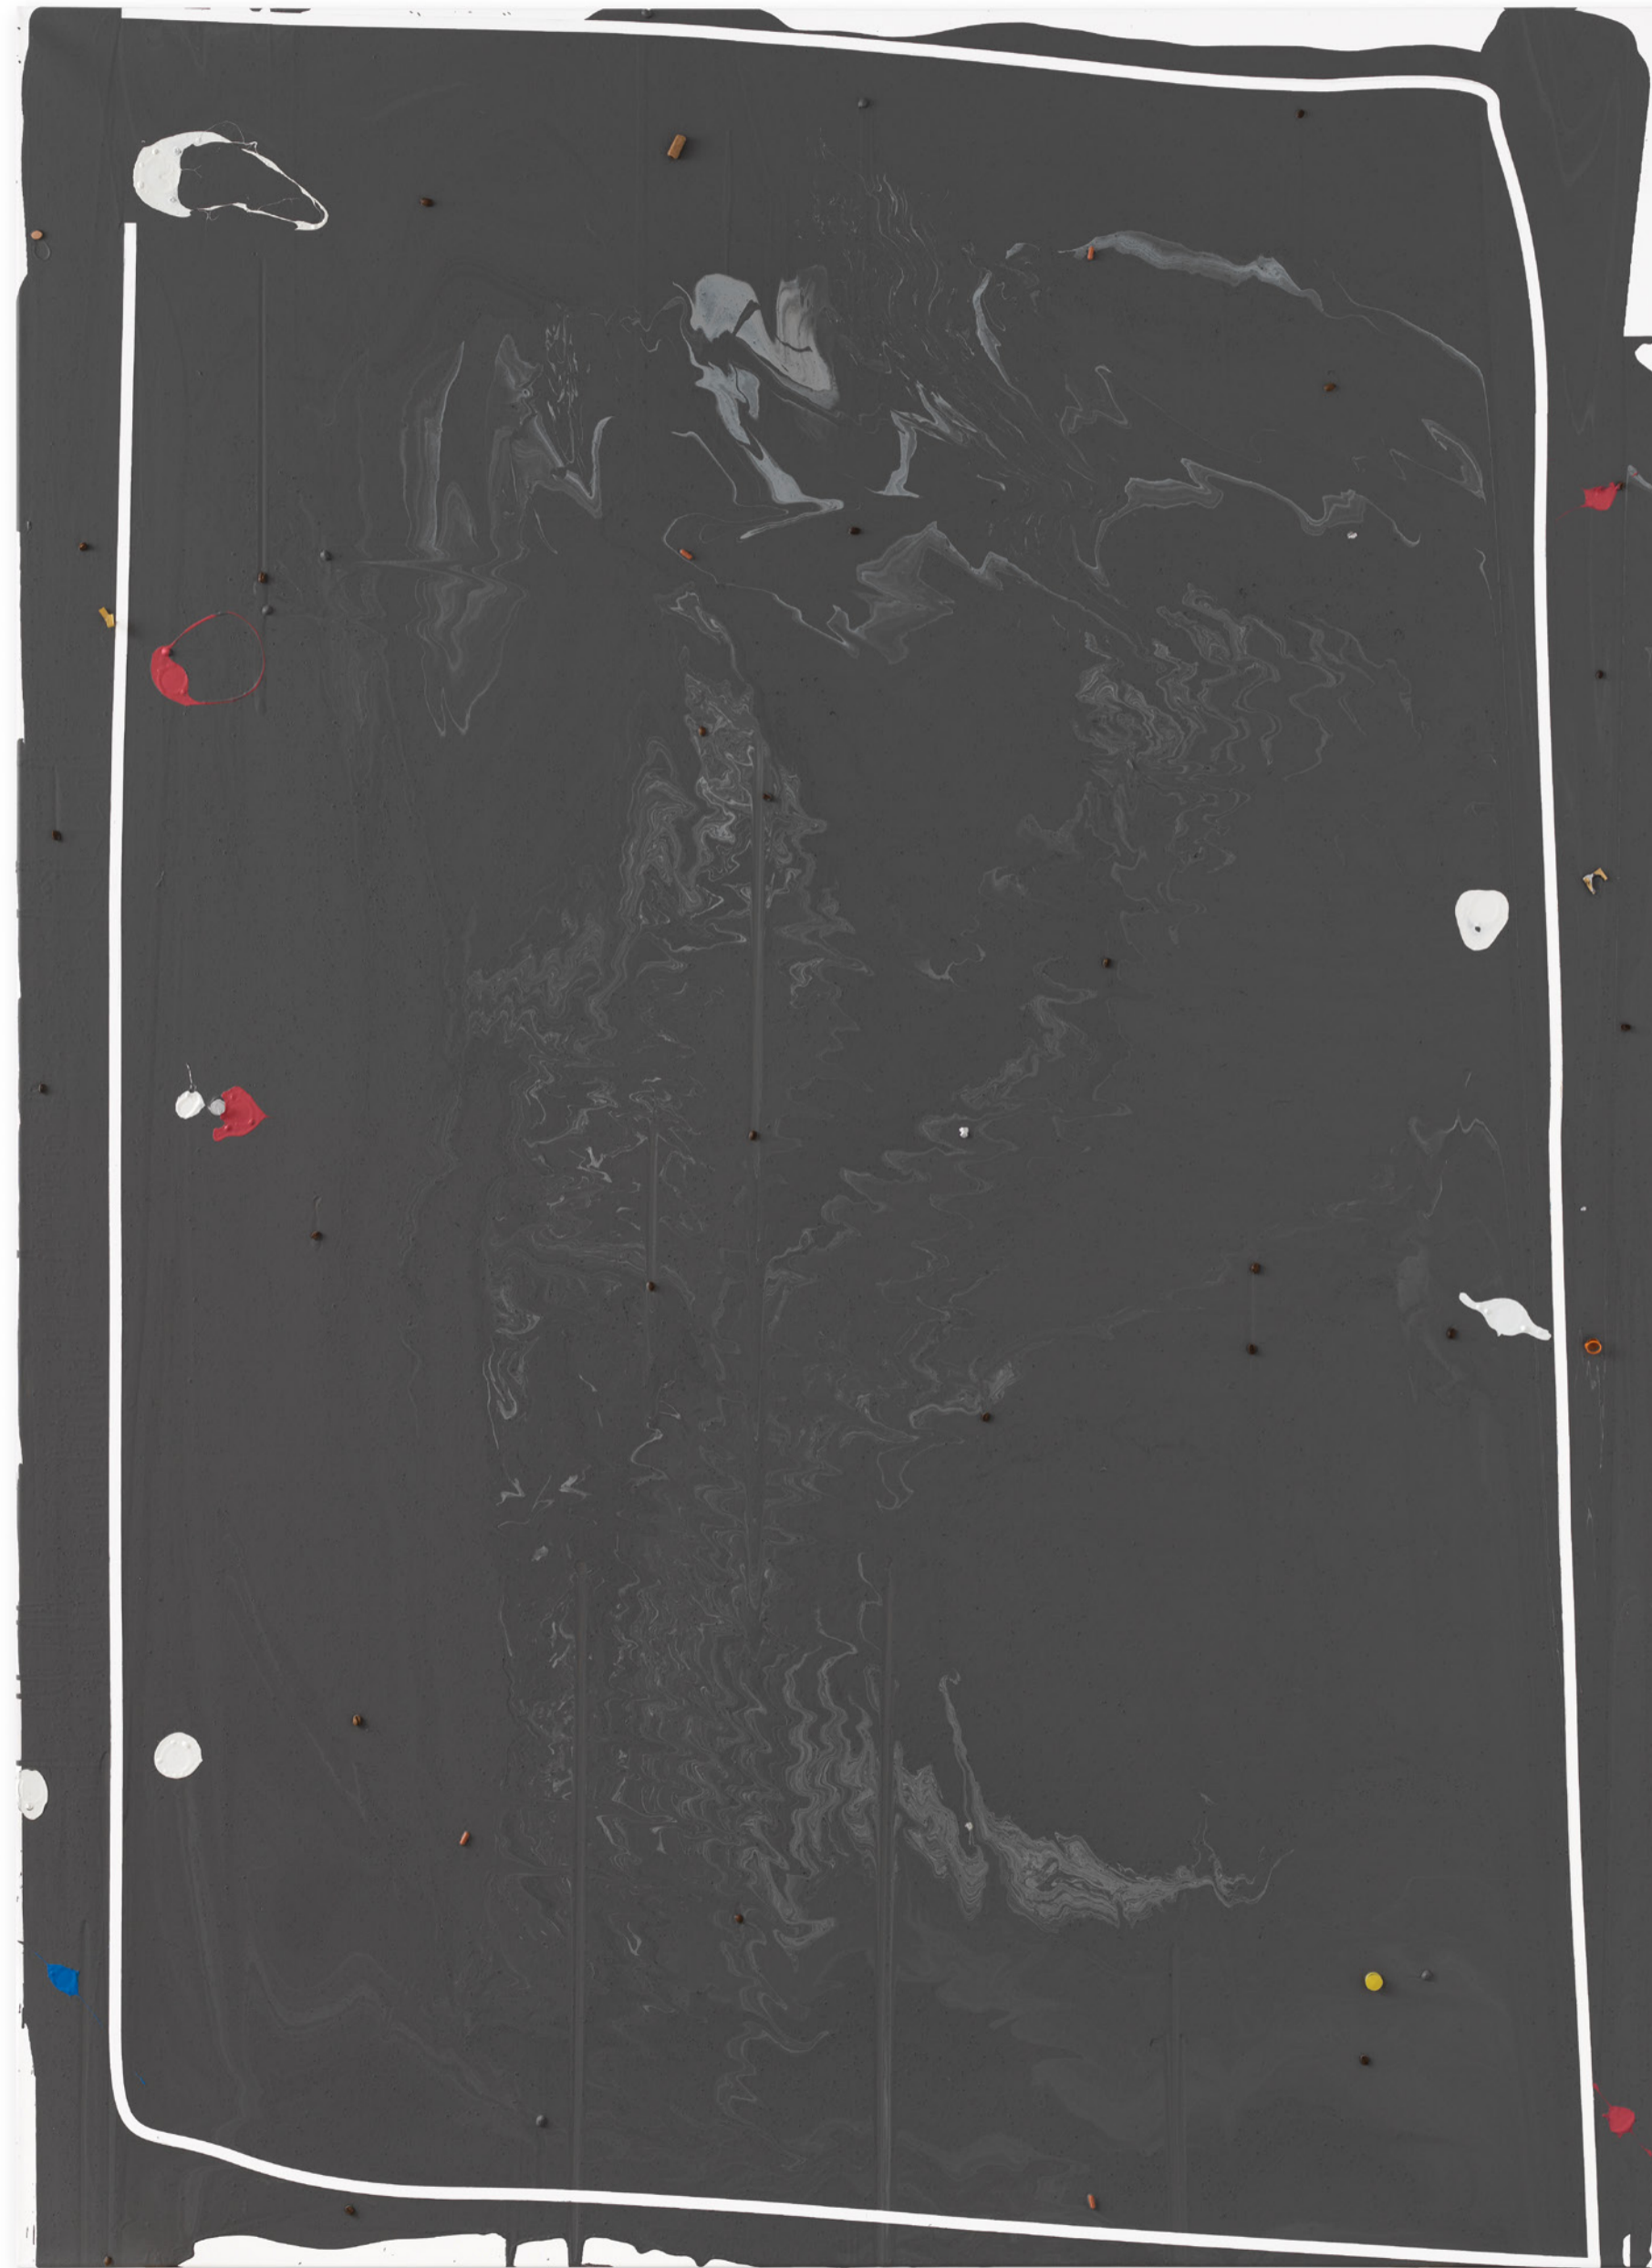

Super Sensitive Drops 115

Detail

Super Sensitive Drops 99

2009 Acrylic, oil on lacquered aluminum

192 × 96 cm / 75.6 × 37.8 in
253 × 96 cm / 99.6 × 37.8 in

Detail

Super Sensitive Drops 114

2010 Acrylic, oil on lacquered aluminum

50 × 200 cm / 19.7 × 78.7 in
200 × 200 cm / 78.7 × 78.7 in

Detail