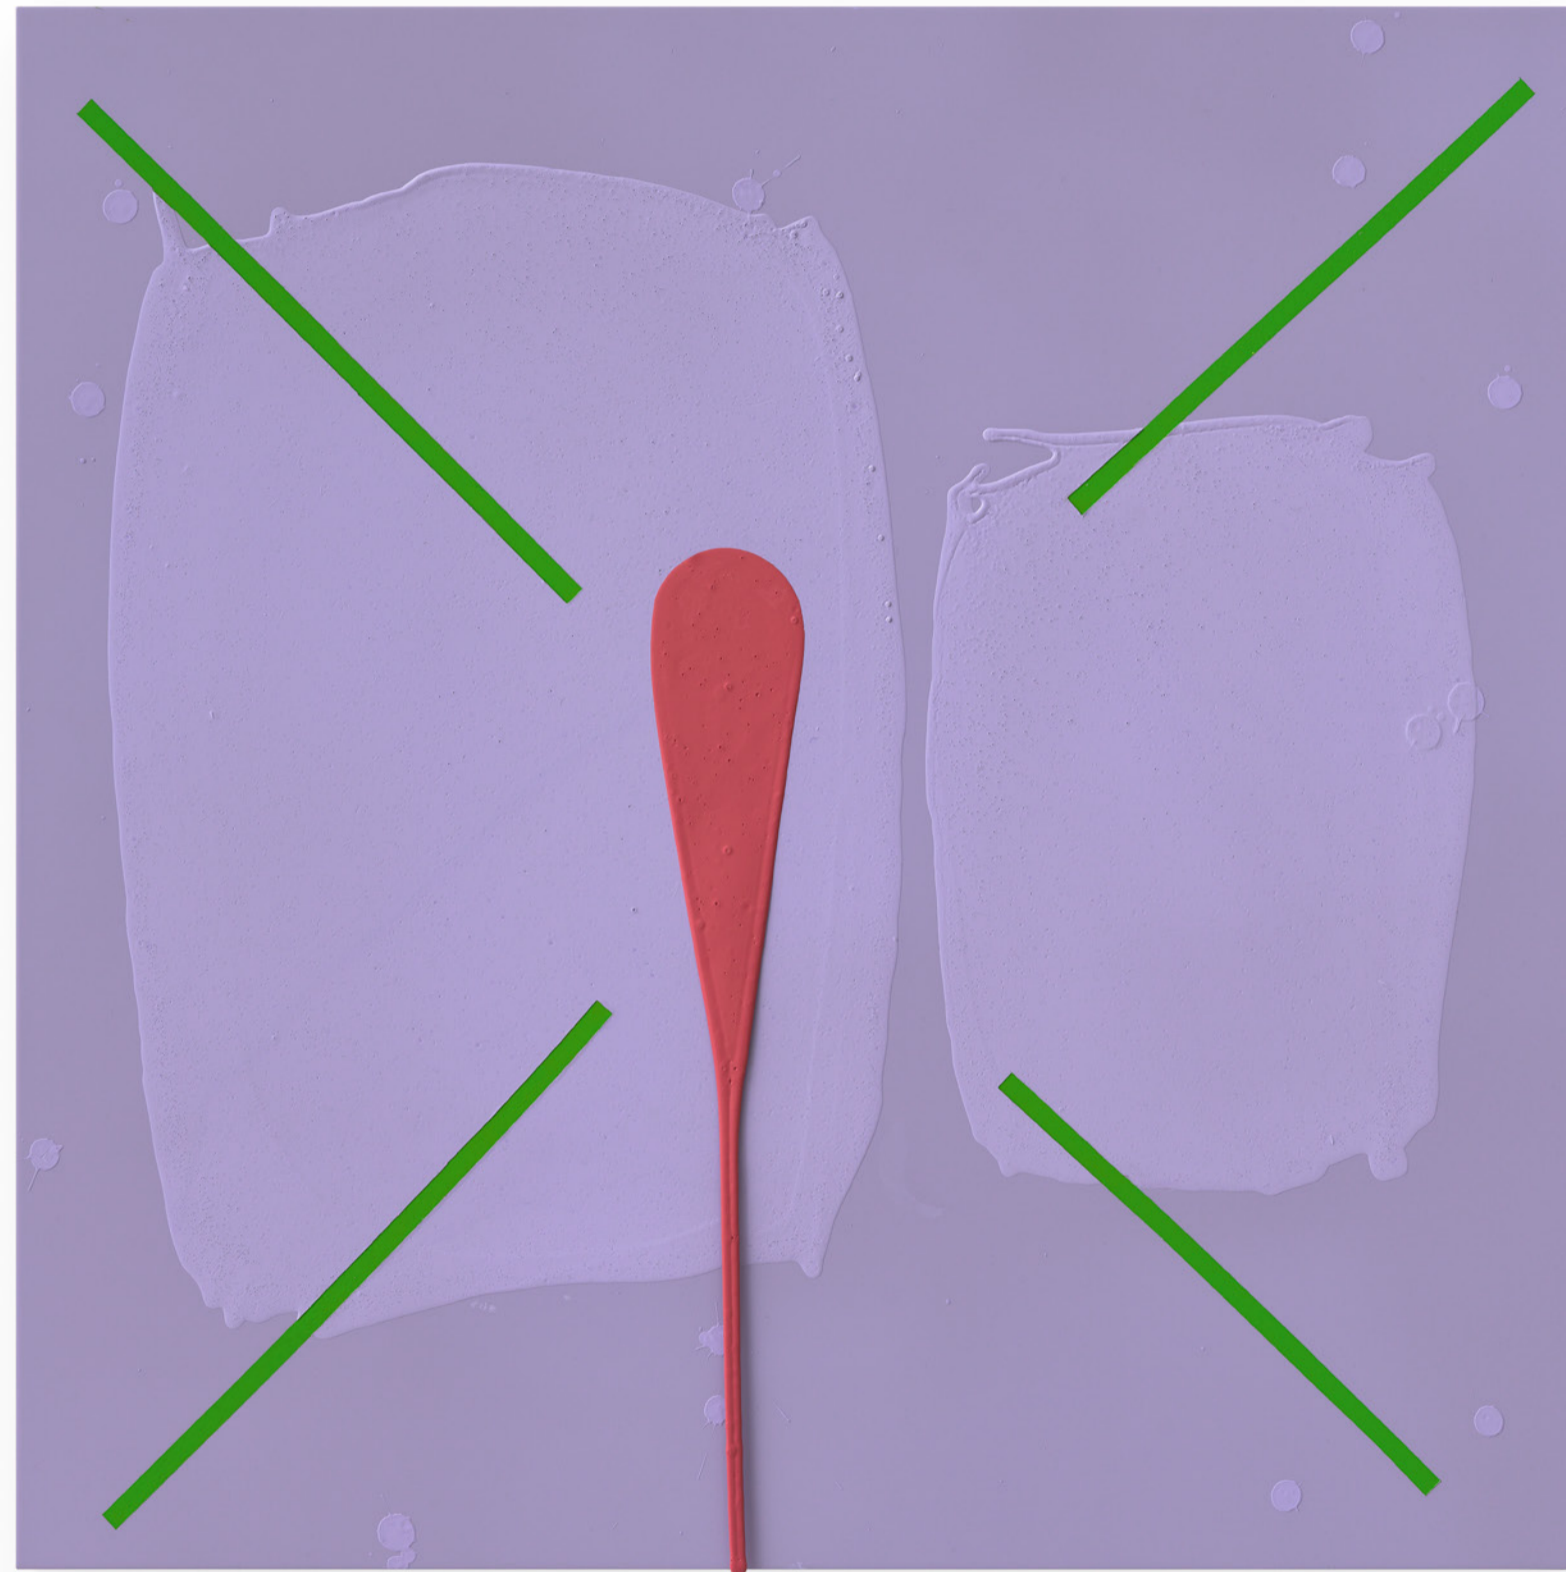

Super Sensitive Drops 115

Detail

Super Sensitive Drops 99

2009 Acrylic, oil on lacquered aluminum

192 × 96 cm / 75.6 × 37.8 in
253 × 96 cm / 99.6 × 37.8 in

Detail

Super Sensitive Drops 114

2010 Acrylic, oil on lacquered aluminum

50 × 200 cm / 19.7 × 78.7 in
200 × 200 cm / 78.7 × 78.7 in

Detail