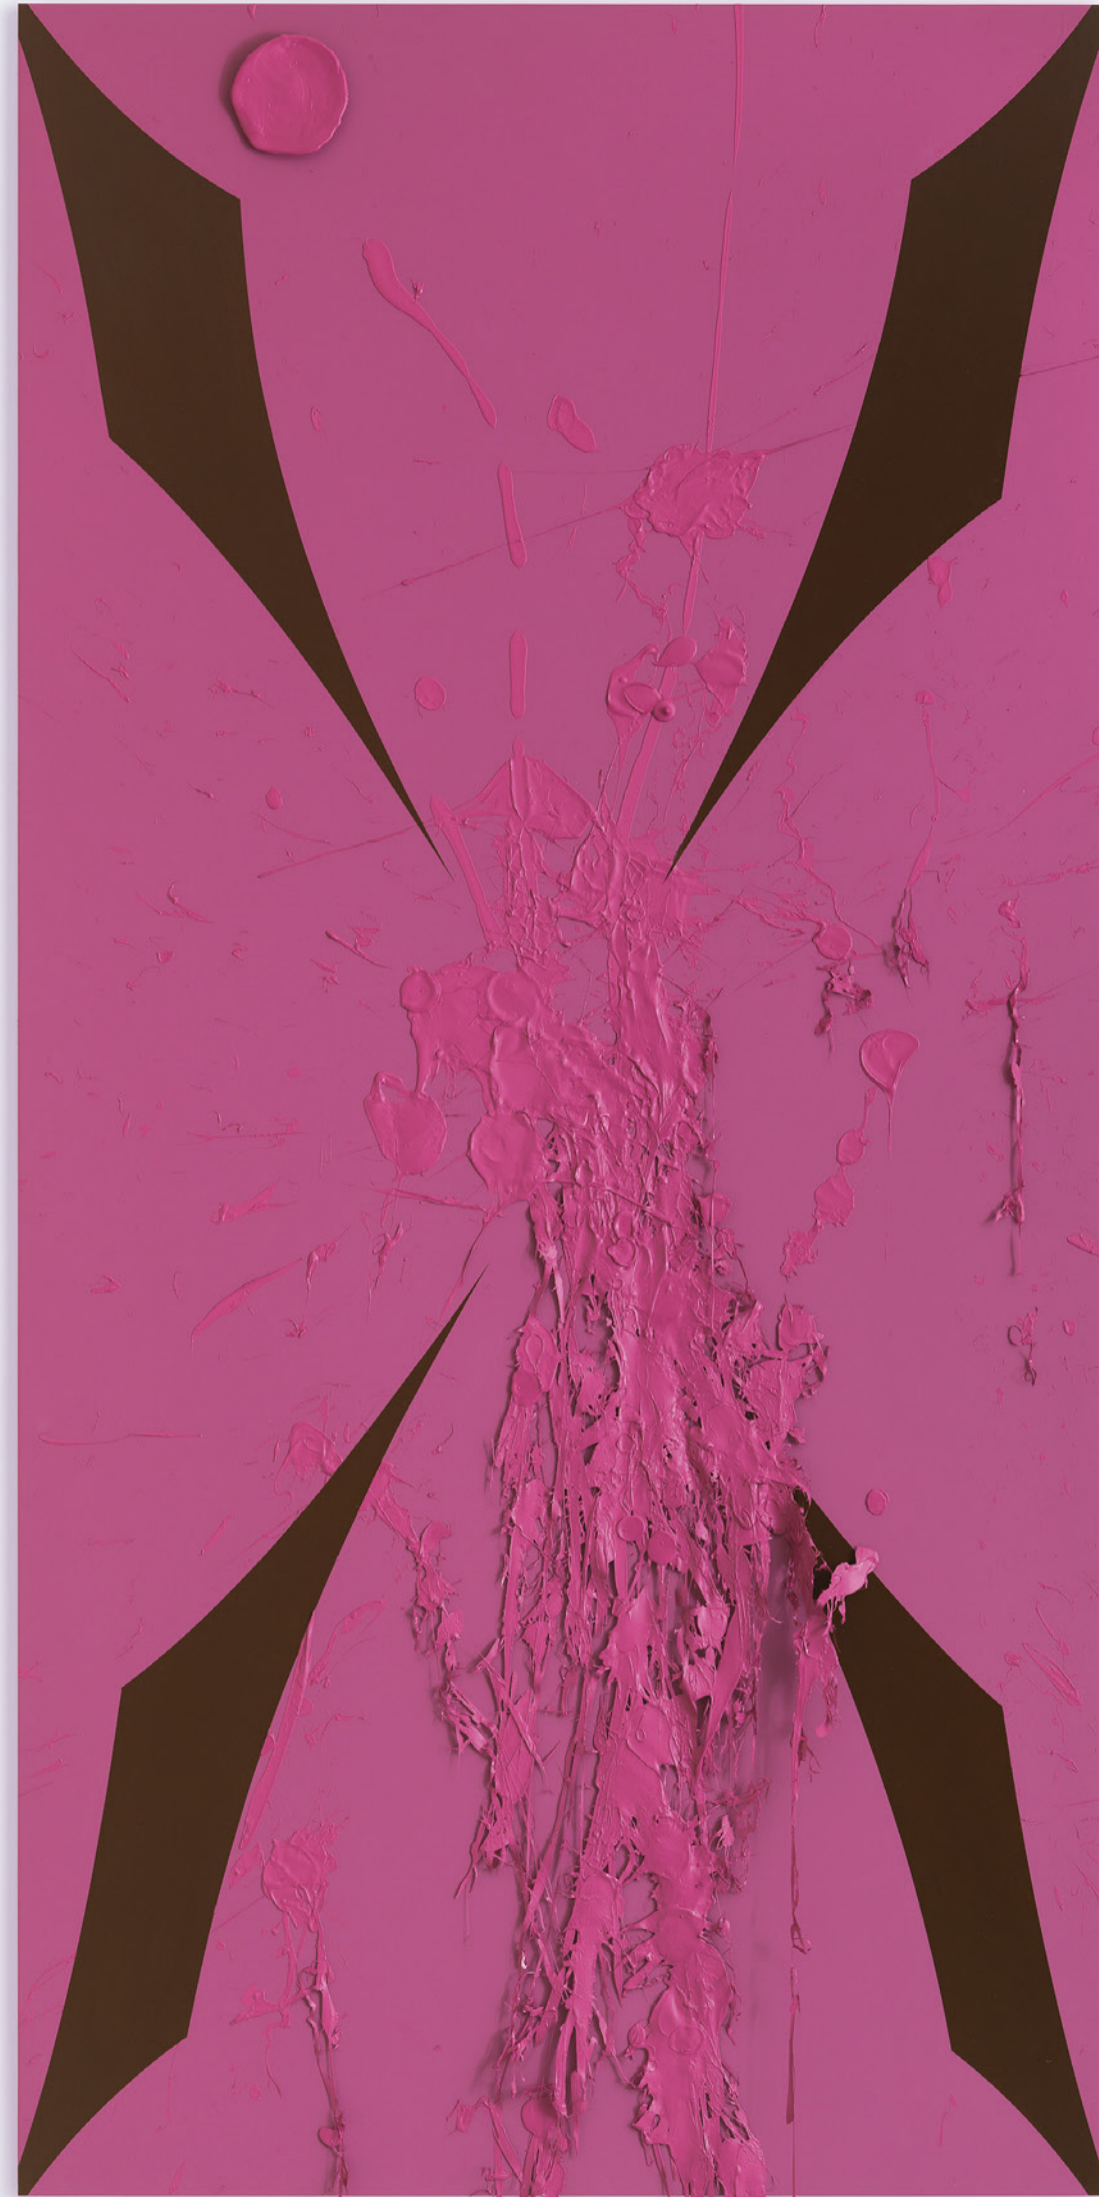

Super Sensitive Drops 115

Detail

Super Sensitive Drops 99

2009 Acrylic, oil on lacquered aluminum

192 × 96 cm / 75.6 × 37.8 in
253 × 96 cm / 99.6 × 37.8 in

Detail

Super Sensitive Drops 114

2010 Acrylic, oil on lacquered aluminum

50 × 200 cm / 19.7 × 78.7 in
200 × 200 cm / 78.7 × 78.7 in

Detail