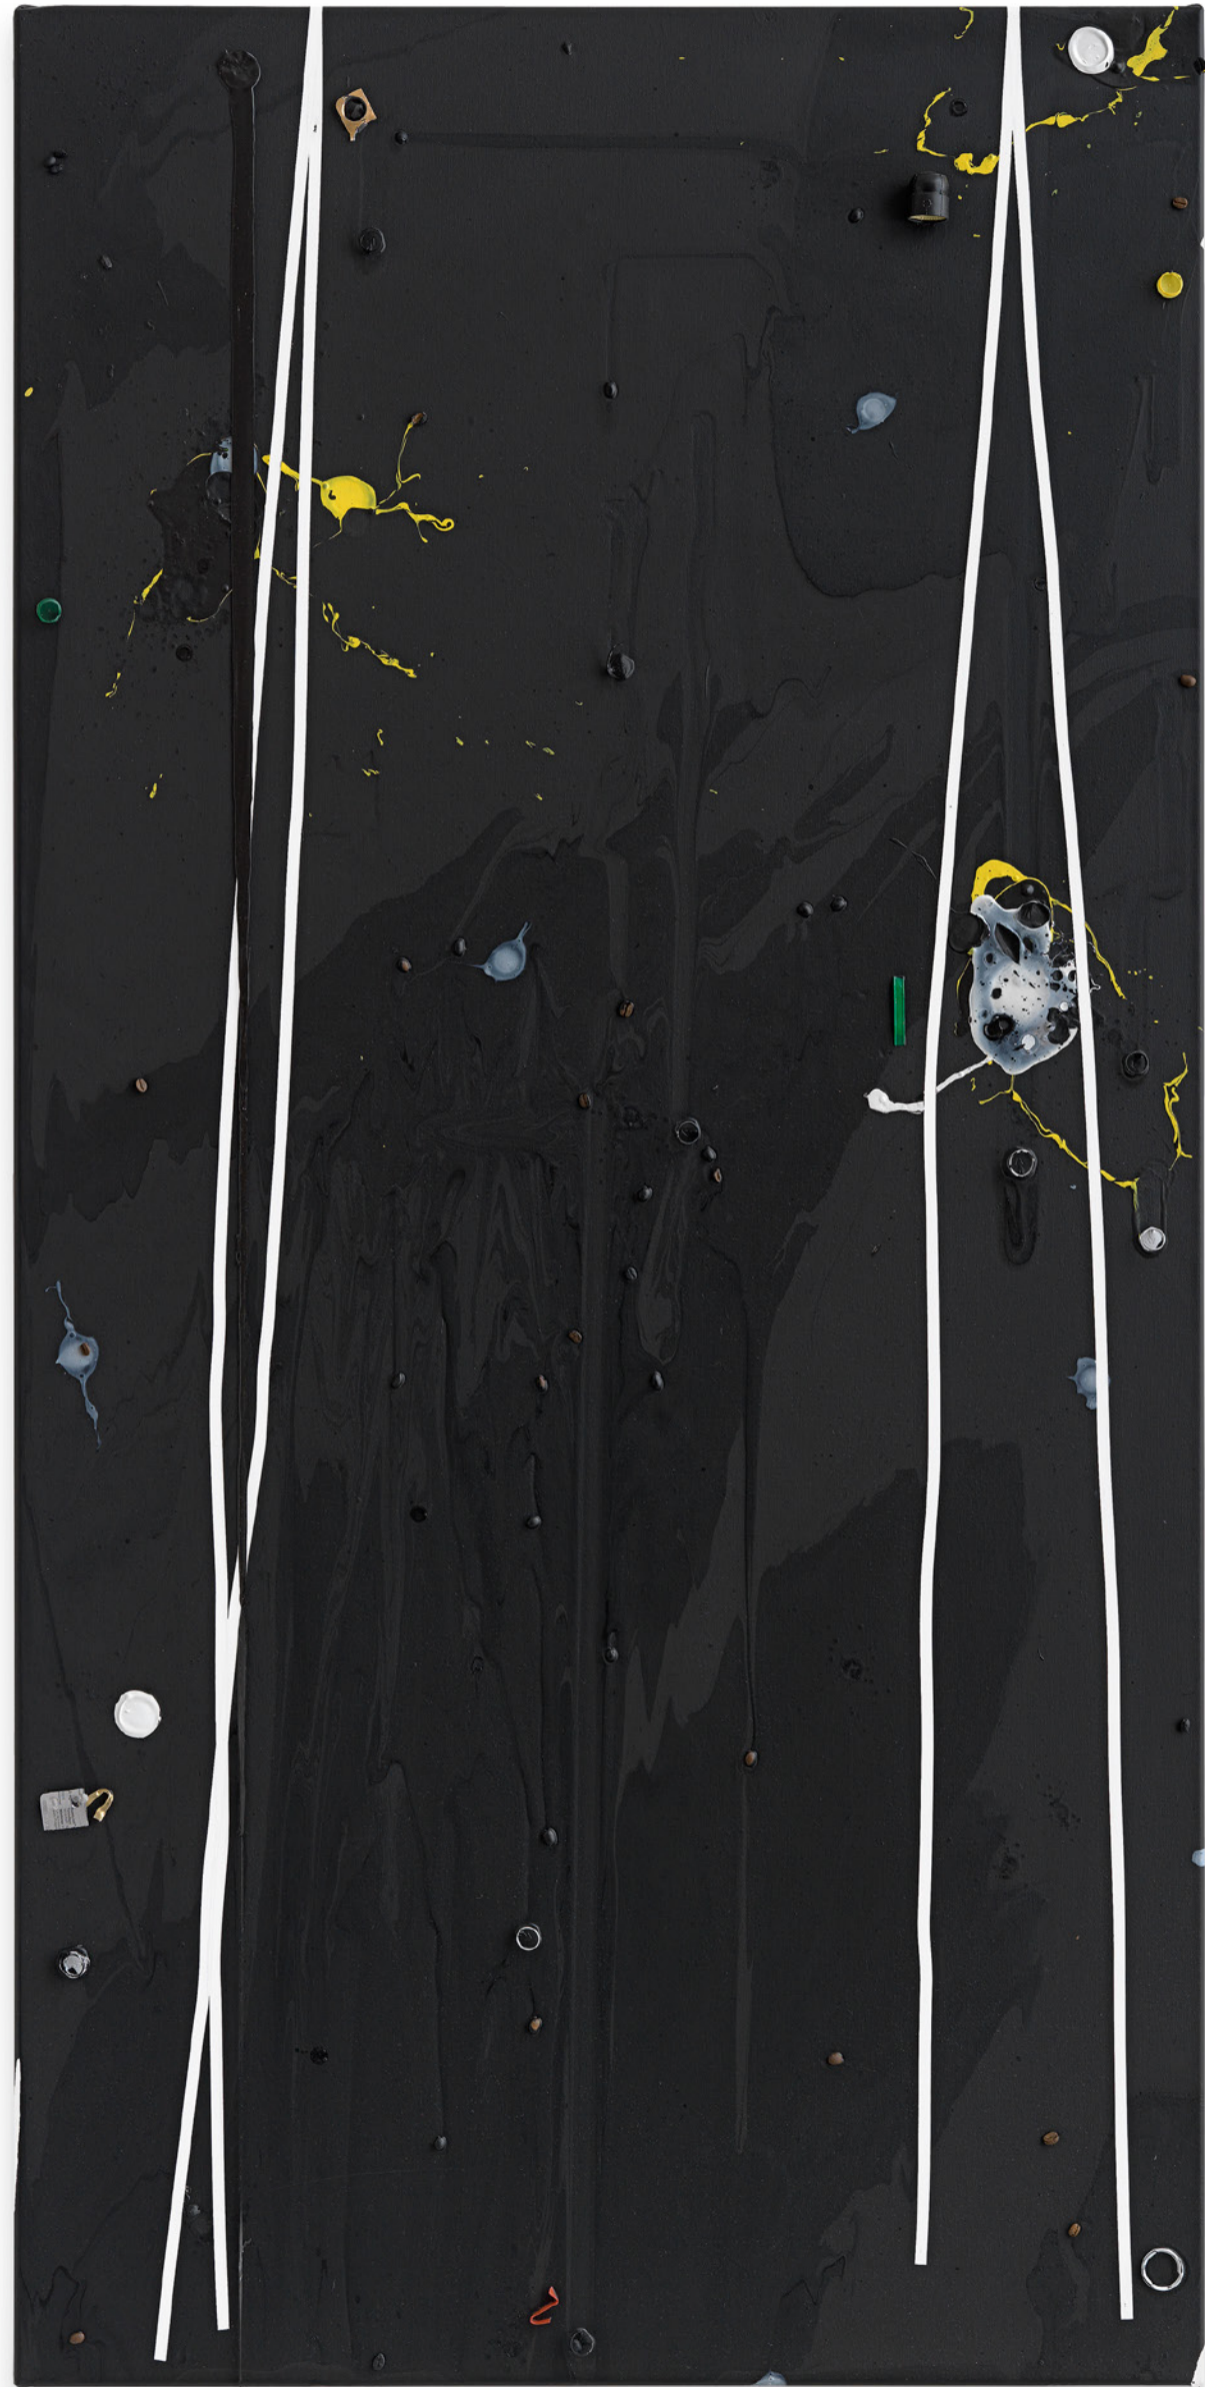

Super Sensitive Drops 115

Detail

Super Sensitive Drops 99

2009 Acrylic, oil on lacquered aluminum

192 × 96 cm / 75.6 × 37.8 in
253 × 96 cm / 99.6 × 37.8 in

Detail

Super Sensitive Drops 114

2010 Acrylic, oil on lacquered aluminum

50 × 200 cm / 19.7 × 78.7 in
200 × 200 cm / 78.7 × 78.7 in

Detail