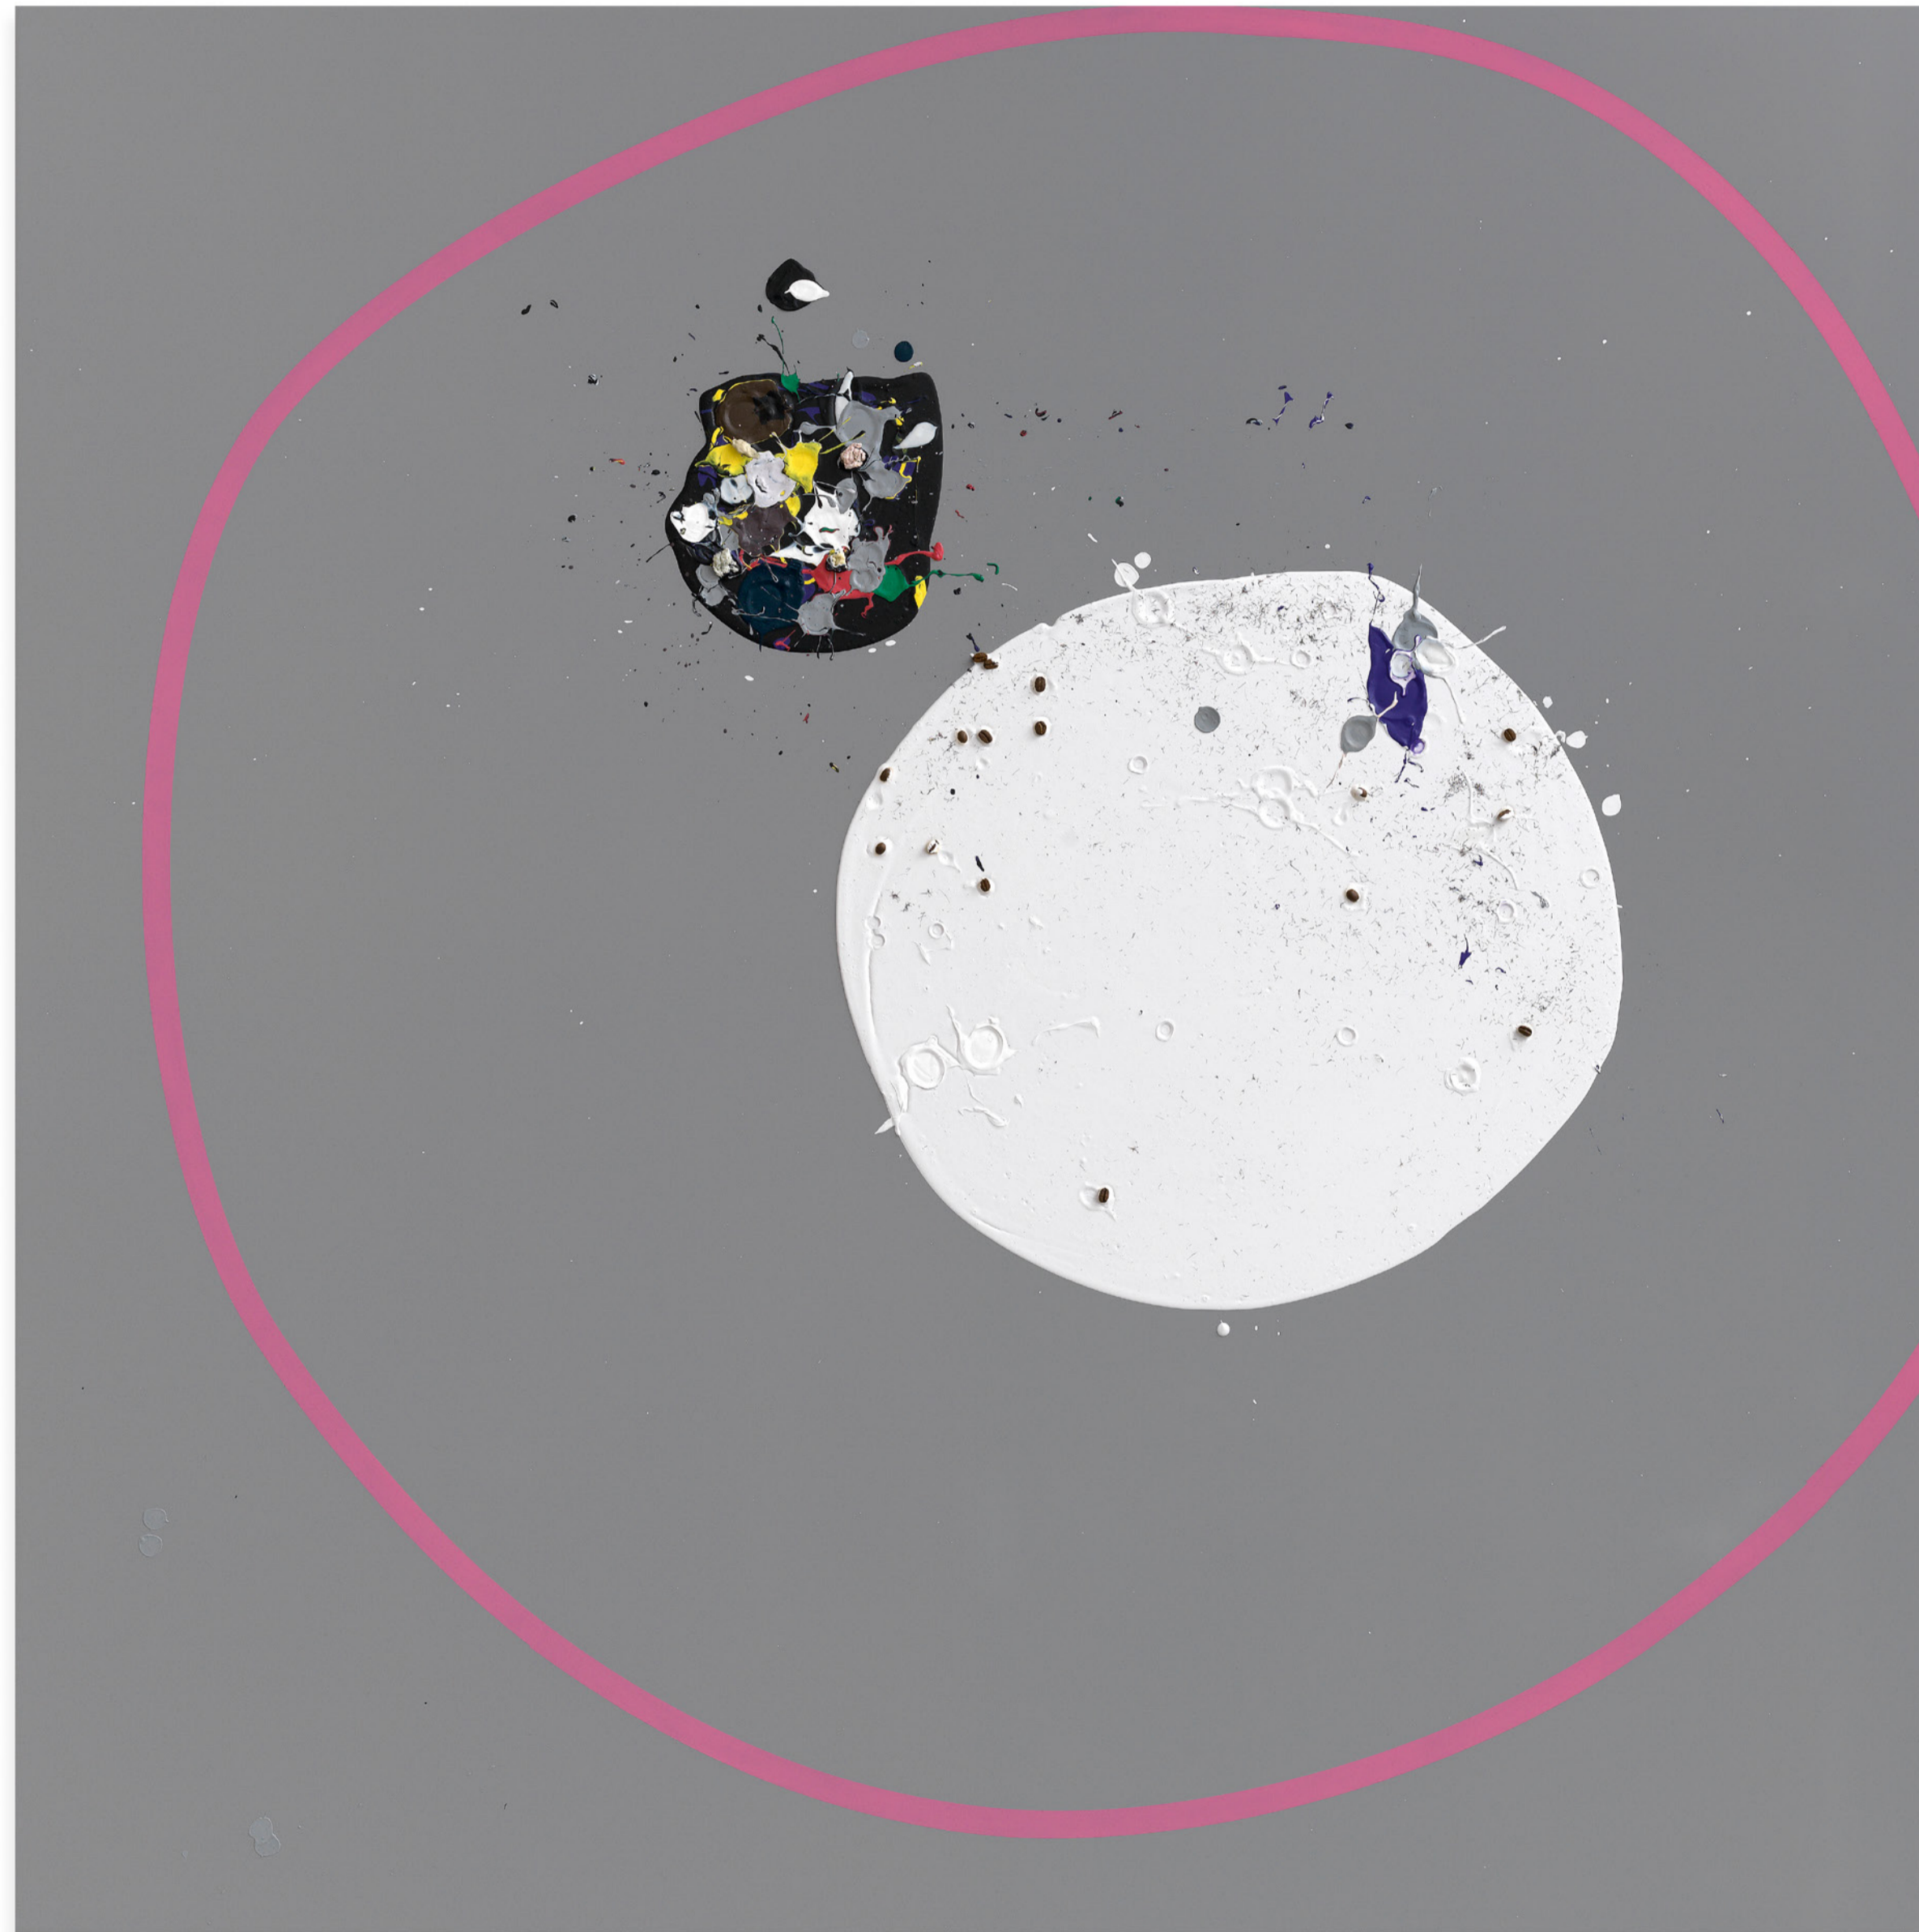

Super Sensitive Drops 115

Detail

Super Sensitive Drops 99

2009 Acrylic, oil on lacquered aluminum

192 × 96 cm / 75.6 × 37.8 in
253 × 96 cm / 99.6 × 37.8 in

Detail

Super Sensitive Drops 114

2010 Acrylic, oil on lacquered aluminum

50 × 200 cm / 19.7 × 78.7 in
200 × 200 cm / 78.7 × 78.7 in

Detail