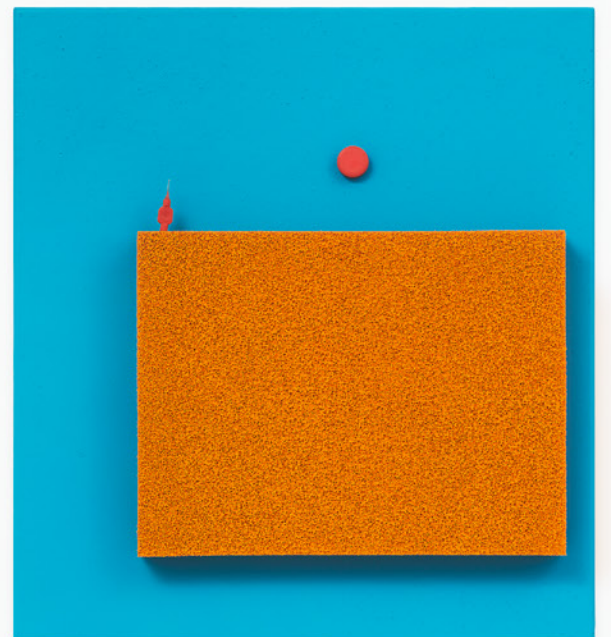

dash
KOENIG2 by_robbygreif
Wien, 2022

KOENIG
by_robbygreif

Klaus-Martin TREDER
#dash
09|06 - 02|07

by appointment
contact: +43 677 0 15 53 1
kg2@christiankoenig.at

Anwesend, in bewusst wahrgenommener Weise, gegenwärtig /
Present, in a consciously perceived way, attentive
2021/22

Acrylic, various things on canvas
55 × 60 cm / 21.7 × 23.6 in each

Object 25

2022

Powder-coated steel construction, clothing

168 × 75 × 50 cm / 66.1 × 29.5 × 19.7 in

Object 24
2022

Powder-coated steel construction, clothing
263 × 260 × 260 cm / 103.5 × 102.4 × 102.4 in