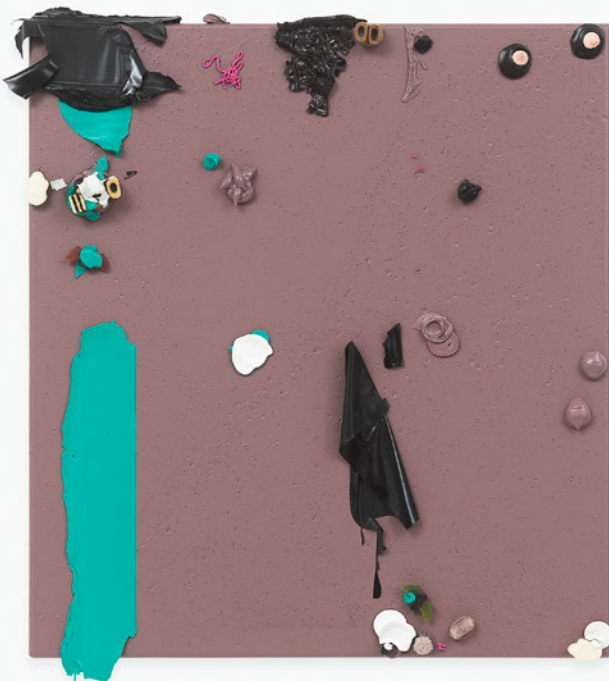

dash
KOENIG2 by_robbygreif
Wien, 2022

KOENIG
by_robbygreif

Klaus-Martin TREDER
#dash
09|06 - 02|07

by appointment
contact: +43 677 0 15 53 1
kg2@christiankoenig.at

Anwesend, in bewusst wahrgenommener Weise, gegenwärtig /
Present, in a consciously perceived way, attentive
2021/22

Acrylic, various things on canvas
55 × 60 cm / 21.7 × 23.6 in each

Object 25

2022

Powder-coated steel construction, clothing

168 × 75 × 50 cm / 66.1 × 29.5 × 19.7 in

Object 24
2022

Powder-coated steel construction, clothing
263 × 260 × 260 cm / 103.5 × 102.4 × 102.4 in