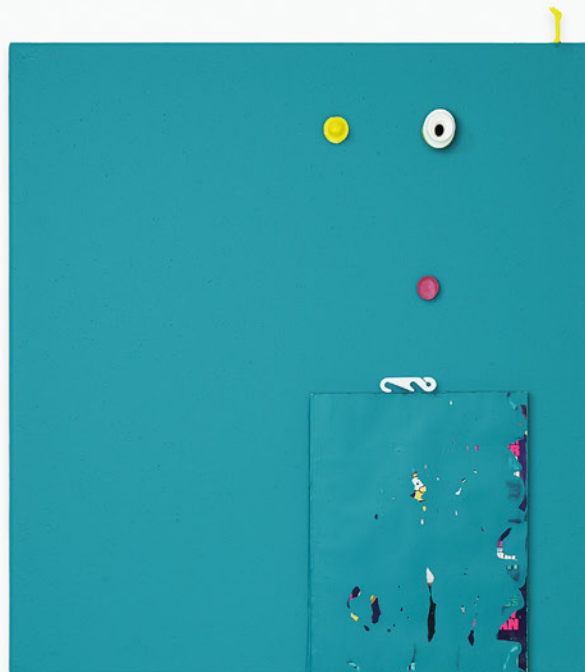

dash
KOENIG2 by_robbygreif
Wien, 2022

KOENIG
by_robbygreif

Klaus-Martin TREDER
#dash
09|06 - 02|07

by appointment
contact: +43 677 0 15 53 1
kg2@christiankoenig.at

Anwesend, in bewusst wahrgenommener Weise, gegenwärtig /
Present, in a consciously perceived way, attentive
2021/22

Acrylic, various things on canvas
55 × 60 cm / 21.7 × 23.6 in each

Object 25

2022

Powder-coated steel construction, clothing

168 × 75 × 50 cm / 66.1 × 29.5 × 19.7 in

Object 24
2022

Powder-coated steel construction, clothing
263 × 260 × 260 cm / 103.5 × 102.4 × 102.4 in