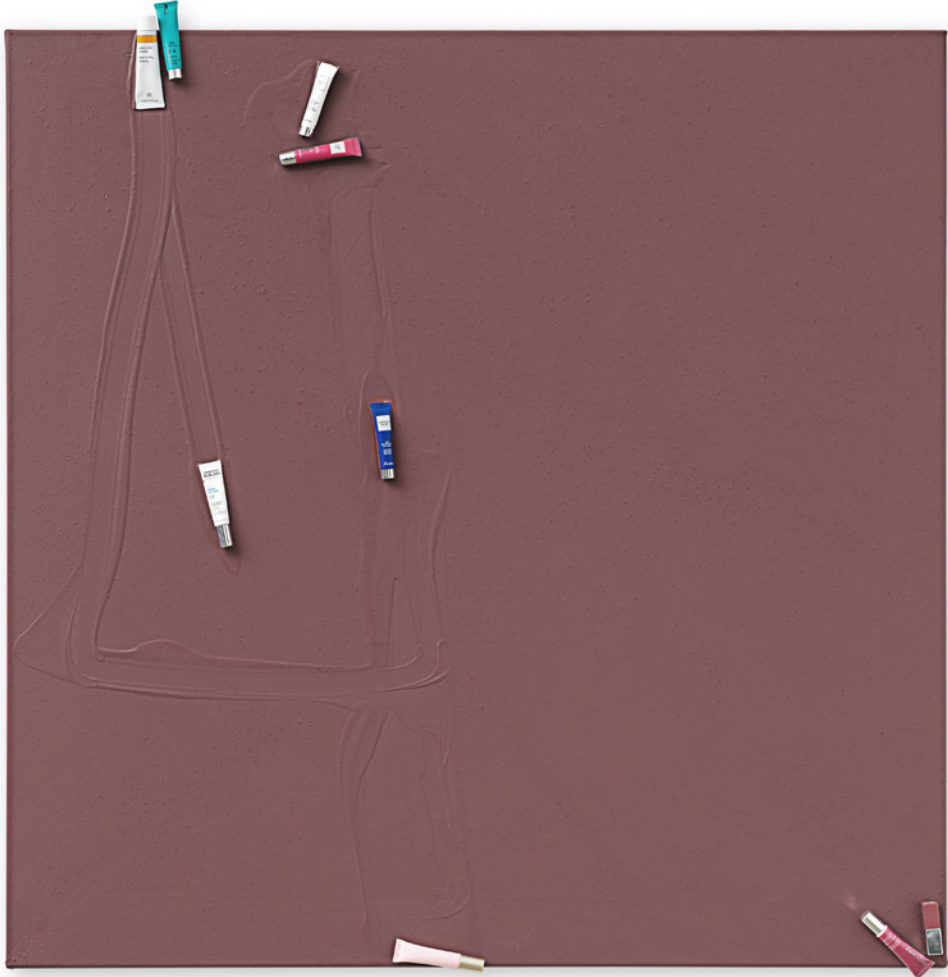

Colour Garden 38, 40, 29, 31